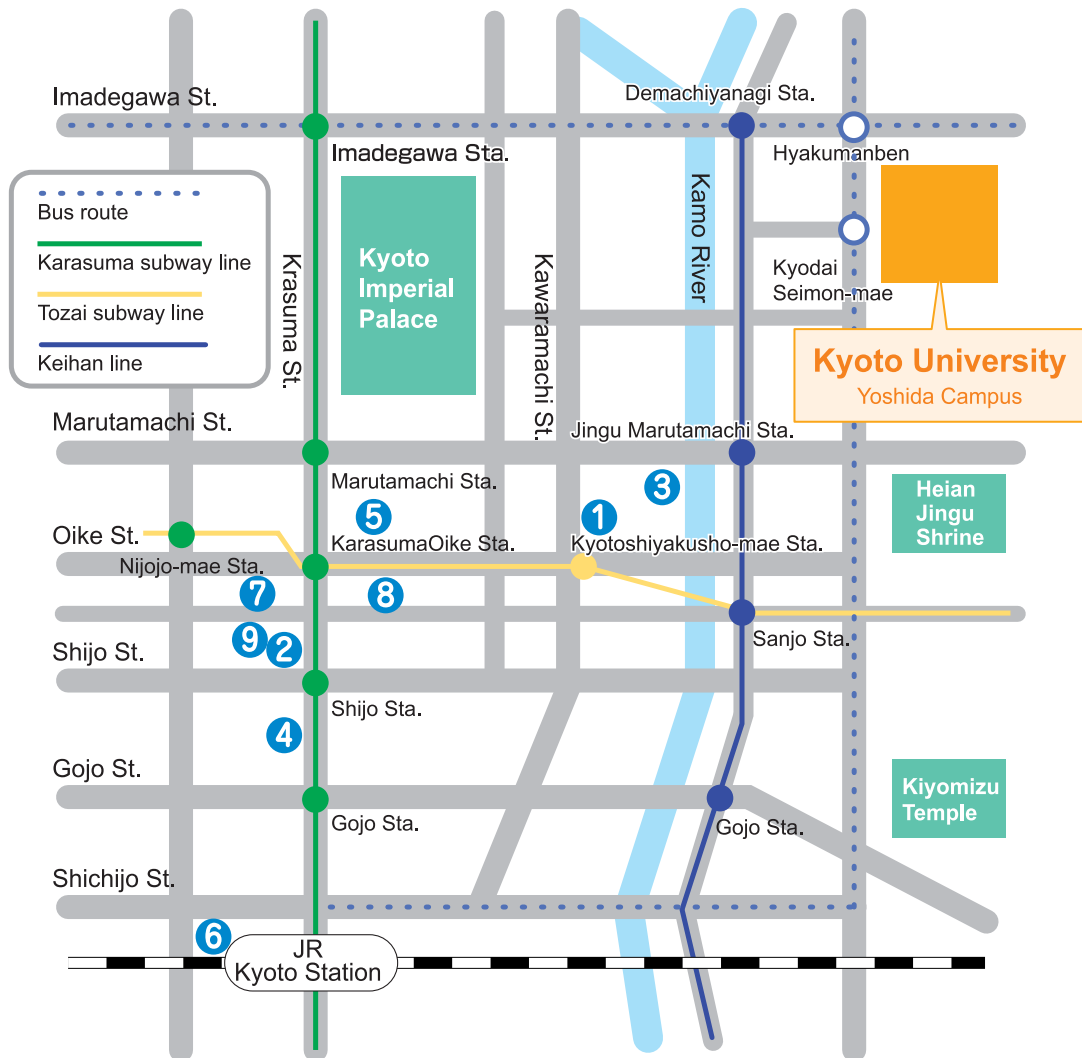

# Hotel Map

- ① Kyoto Hotel Okura
- ② Hotel Monterey Kyoto
- ③ Hotel Fujita Kyoto
- ④ Mitsui Garden Hotel Kyoto Shijo
- ⑤ Hearton Hotel Kyoto
- ⑥ APA Hotel Kyoto-Ekimae
- ⑦ Kyoto Garden Hotel
- ⑧ Hotel Gimmond
- ⑨ Mitsui Garden Hotel Sanjo